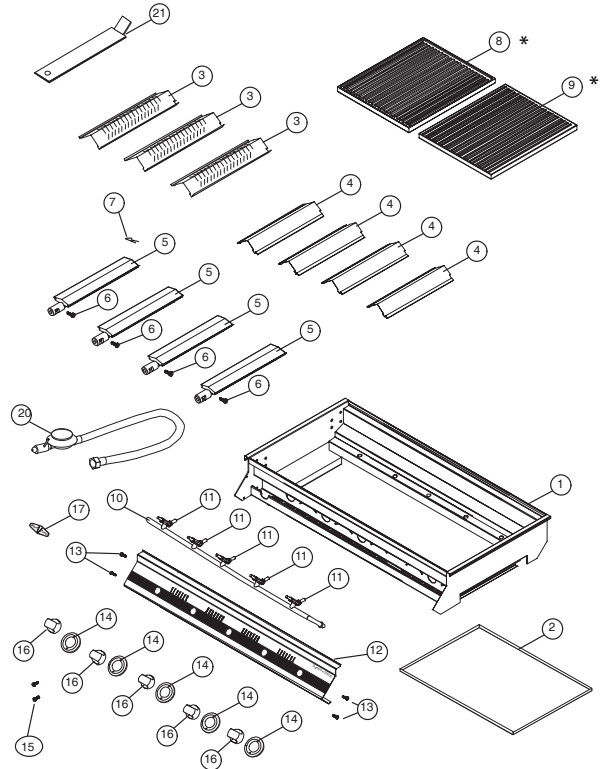

5 Burner Signature S3000 S/E

* Precise cooking surface arrangements will vary from region to region